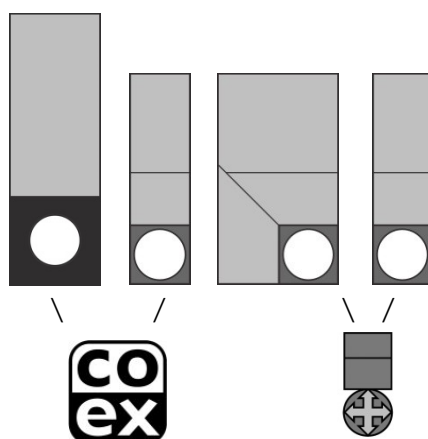

	mm	
Machine	h*	856
*Bean canister will stick out. Total height 801 + 55 = 856 mm	w	365
	d	520
	Base Cabinet	h
	w	370
	d	530
Weight	55	kg

Specifications

- MoVeC-ICEq® & USB upload
- 10,4" full color touch screen
- User Interface : DJD/Scope
- Menu structure for selections
- Multiple languages possible
- Glass detecting cup-sensor
- Strength selections menus
- Number selection
- Connection for payment systems [MDB]
- Boiler : 2x 0.4L

Connections

- 230 Volt AC
- 50/60 Hz
- 2900 Watt
- 10-16Amp
- ¾" BSP [15 mm] mains
- waterfilter & waterlock recommended
- USB
- LAN or Wifi

Standard valgmuligheder

Kaffe	Chocolate
Kaffe Double shot	Wiener melange
Espresso	
Espresso Double shot	
Cappuccino	
Latte Macchiato	
Café Lat	Milk supplement
Decaffeinated coffee **	Hot water
Chilled [sparkling] water **	Jug Selections

** optional, ask for details & conditions

Canisters

Capacities

	#	Size	Gram	Cups
Whole beans coffee	1	BC	1100	150
Ground Coffee	2	60	580	75
Milktopping	3	120	1600	265
Chocolate	4	60	1200	60

Waste bucket ≥ 180